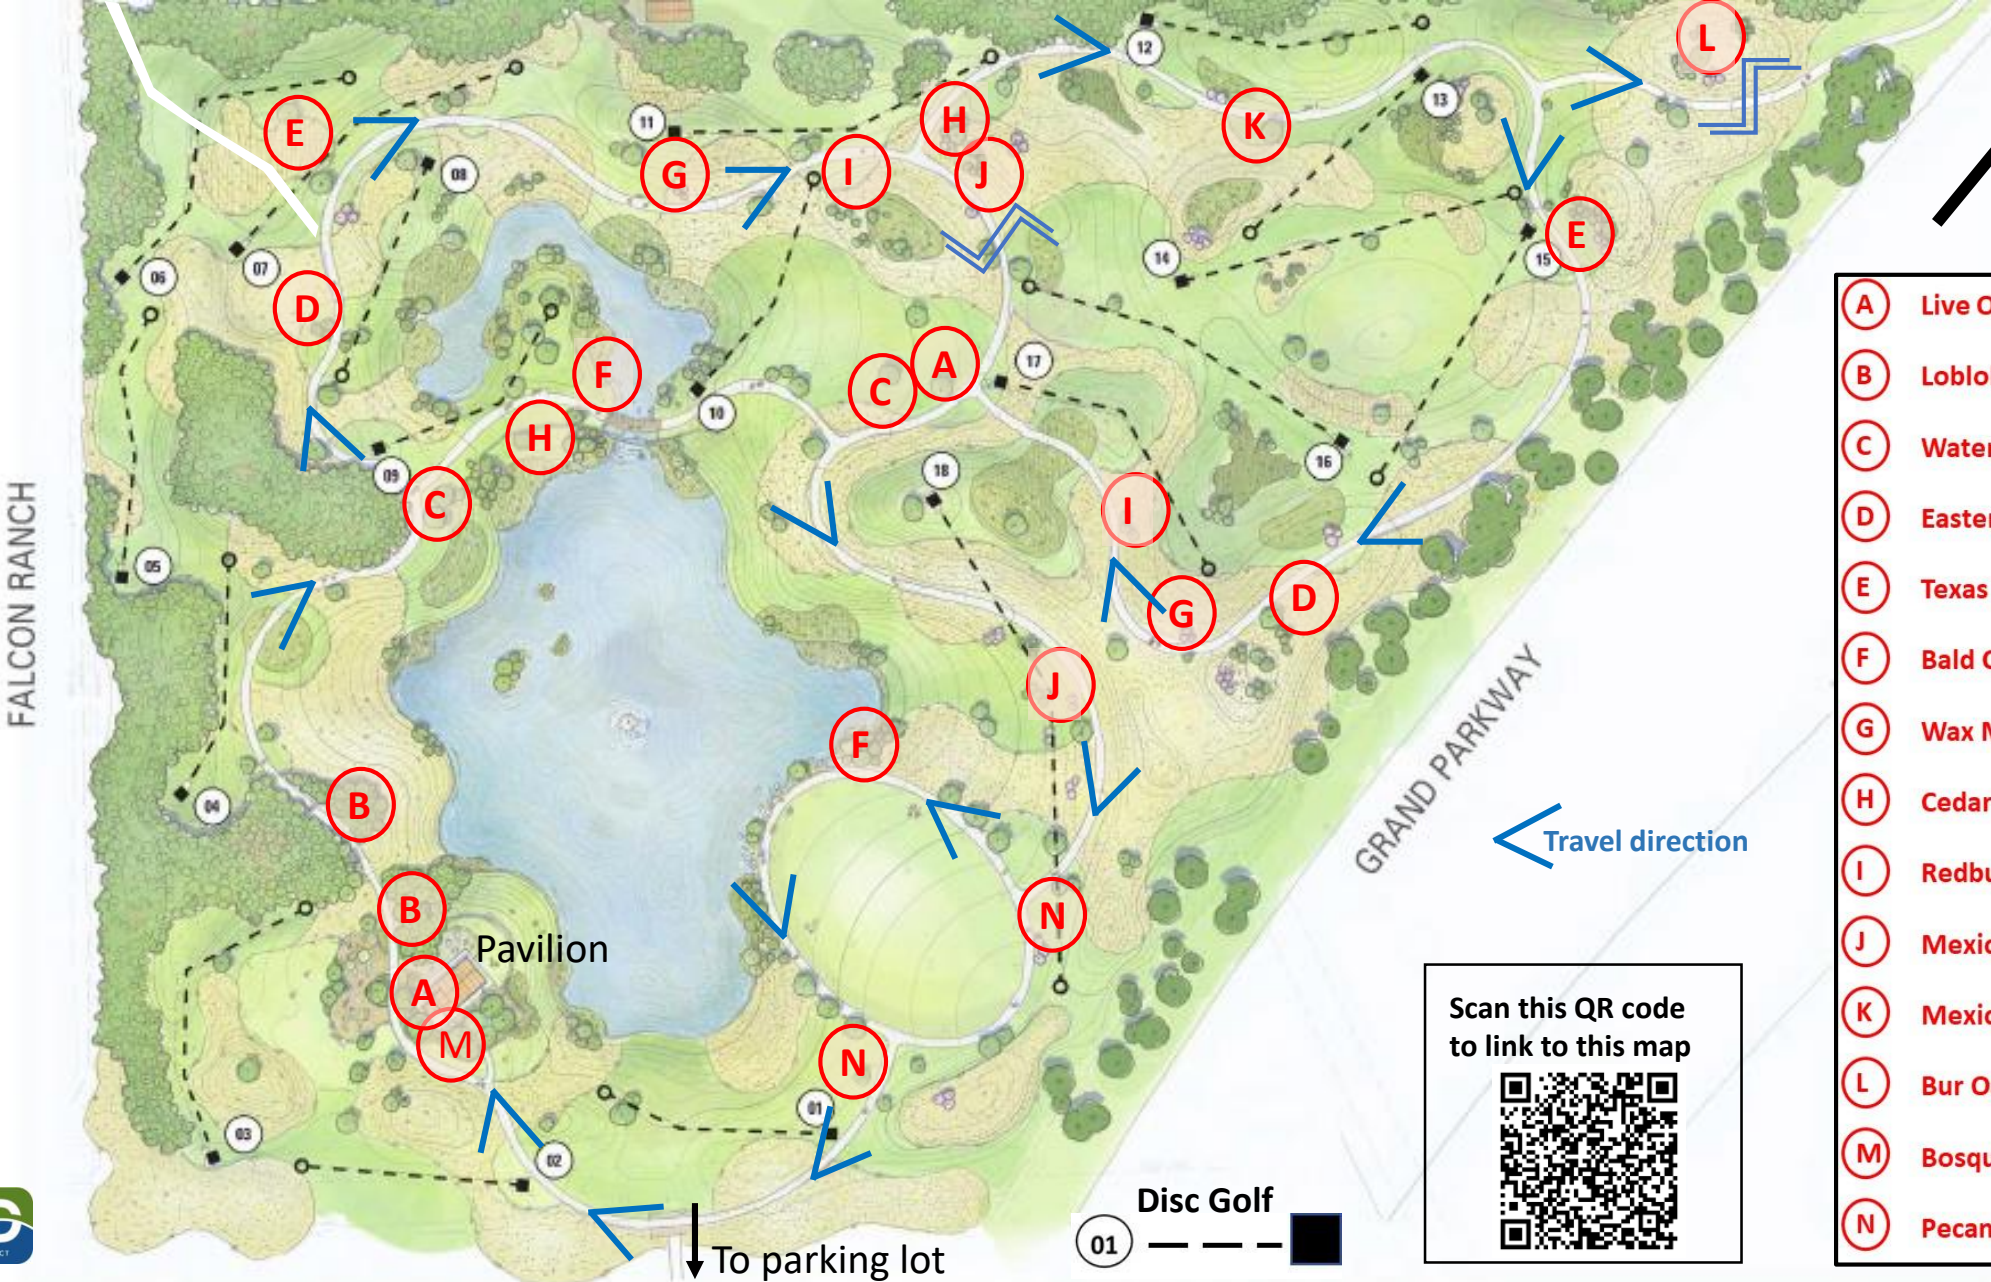

Willow Fork Park Tree ID Hike - ~1.3 mile

- (A) Live Oak
- (B) Loblolly Pine
- (C) Water Oak
- (D) Easter Red Cedar
- (E) Texas Persimmon
- (F) Bald Cypress
- (G) Wax Myrtle
- (H) Cedar Elm
- (I) Redbud
- (J) Mexican Plum
- (K) Mexican Sycamore
- (L) Bur Oak
- (M) Bosque Elm
- (N) Pecan

Scan this QR code to link to this map

Disc Golf
01 — — — — ■

FALCON RANCH

GRAND PARKWAY

Pavilion

Travel direction

To parking lot