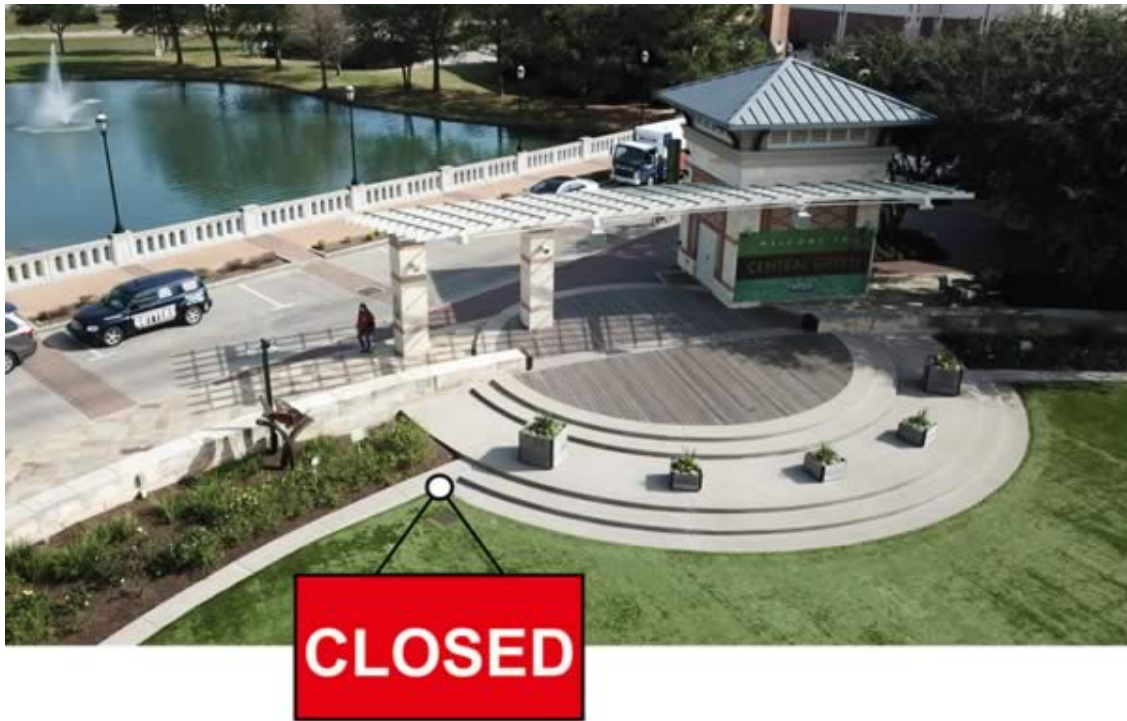

WILLOW FORK DRAINAGE DISTRICT UPDATE - March 27, 2020

Park and Trail Guidelines During COVID-19

Willow Fork Drainage District is dedicated to providing quality park, trail and community event spaces for its residents and the larger community. During this time of COVID-19, in accordance with CDC guidelines and county orders to stay at home/shelter in place, WFDD is continuing its decision of March 12 to close WFDD facilities and postpone any WFDD events *until further notice*.

Currently, the following measures are in place:

- Central Green – Restroom is closed. Lawn area is open with recommended social distancing.

- Willow Fork Park – Pavilion, playground and restrooms are closed. Trails passing through the park and green spaces are open with recommended social distancing.
- Exploration Park – Closed
- Trails – Trails within WFDD boundaries are open with recommended social distancing.