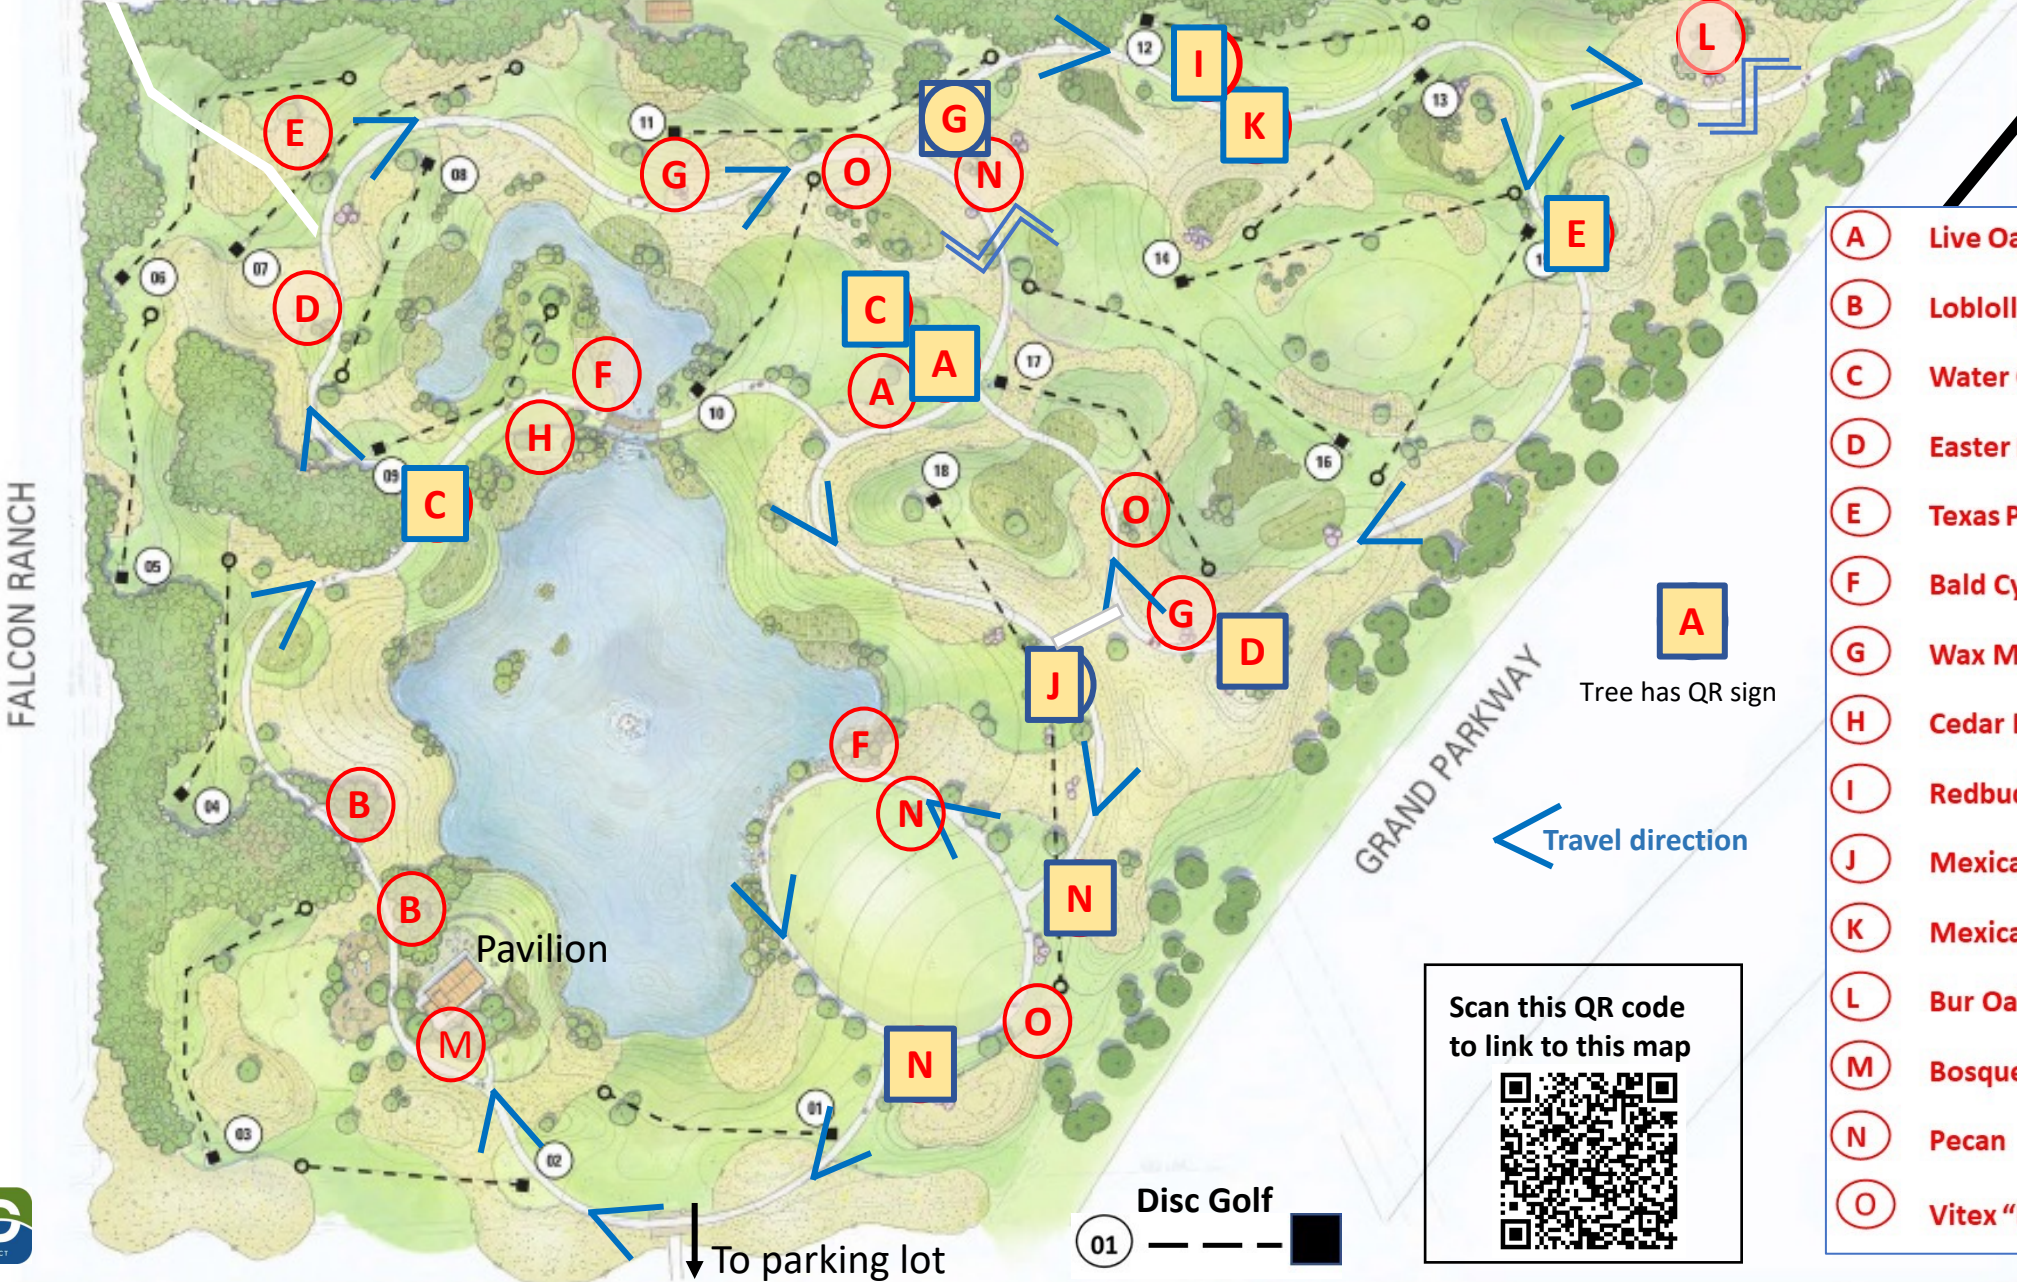

Willow Fork Park Tree ID Hike - ~1.3 mile

- A** Live Oak
- B** Loblolly Pine
- C** Water Oak
- D** Easter Red Cedar
- E** Texas Persimmon
- F** Bald Cypress
- G** Wax Myrtle
- H** Cedar Elm
- I** Redbud
- J** Mexican Plum
- K** Mexican Sycamore
- L** Bur Oak
- M** Bosque Elm
- N** Pecan
- O** Vitex "Delta Blue"

A
Tree has QR sign

< Travel direction

Scan this QR code to link to this map

Disc Golf
01

To parking lot