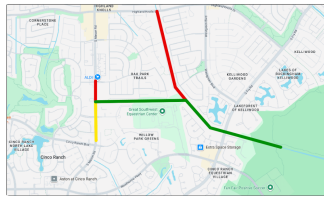

Partnering to Improve Sidewalks